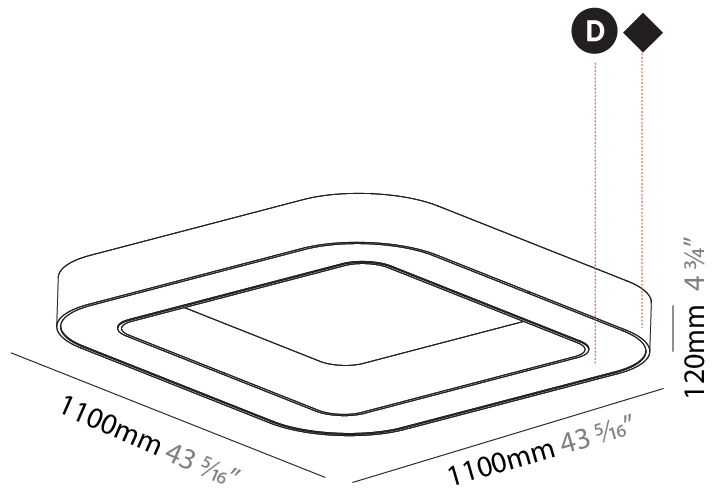

1. To build a product code in our configurator select the specify button on the base model # product page
2. To build a manual product code on this datasheet choose from the options listed below in blue font and add the suffix to the base model #

GENERAL
Series: Quantum
Brand: Prolicht
Division: Architectural
Mounting Type: Surface
Mounting Location: Ceiling
Subcategory: Ambient

PHYSICAL
Shape: Square
Length (mm): 1100
Length (in): 43 5/16
Width (mm): 1100
Width (in): 43 5/16
Height (mm): 120
Height (in): 4 3/4
Light Distribution: Direct
Weight (kg): 14.2
Weight (lbs): 31.24
Diffuser: PMMA - Opal or Micro-Prism
Fixture Finish: SSR / BKV / CWI / CRY / HAB / UFT / ITA / RUA / FTG / MYG / LOD / PUS / FRO / FUP / KIA / POP / BLS / SPG / MEY / GOH / GUM / CHC / COM / ABZ / JAG / OBR / MOS / ROR
Fixture Material: Aluminum

ELECTRICAL
Lamp Type: LED (Zhaga Standard)
Input Wattage (W): 60
Total Output Wattage (W): 48 / 38.4 (3500K)
Dimming: Non-Dimming / Phase Dimming (120Vac only) / 0-10V Dimming
Driver Included: Yes
Driver Location: Integrated
Driver Type: Constant Current - 120 / 277Vac
Driver Class: Class 2
Input Voltage (V): 120 - 277
Constant Current (MA): 350 / 1200 (3500K)

LED
Color Temperature (°K): 3000 / 3500 / 4000
Max. Delivered Lumen (lm): 5540 / 5733 / 5850
CRI: >80 CRI
Efficiency (%): 65
Lamp Life (hrs): 50000

OPTICAL
RATINGS AND CERTIFICATIONS
Certified By: Certified for North American Standards
IP rating: IP20