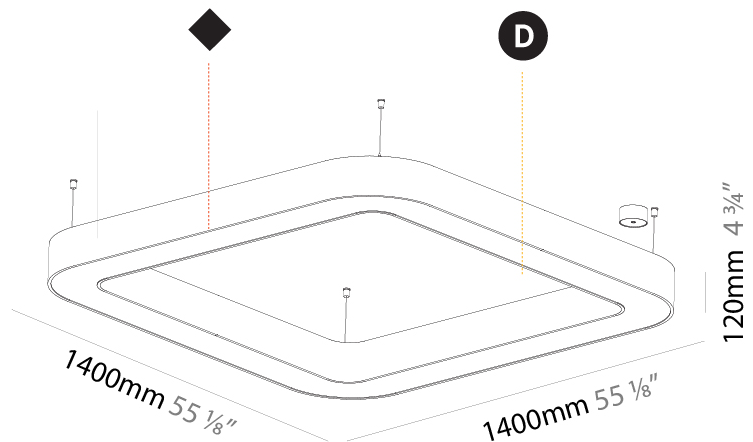

GENERAL

Series: Quantum
Brand: Prolicht
Division: Architectural
Mounting Type: Suspension
Mounting Location: Ceiling
Subcategory: Ambient

PHYSICAL

Shape: Square
Length (mm): 1400
Length (in): 55 1/8
Width (mm): 1400
Width (in): 55 1/8
Height (mm): 120
Height (in): 4 3/4
Max. Overall Height (mm): 2120
Max. Overall Height (in): 83 7/16
Light Distribution: Direct
Weight (kg): 17.644
Weight (lbs): 38.82
Diffuser: [PMMA - Opal or Micro-Prism](#)
Fixture Finish: [SSR / BKV / CWI / CRY / HAB / UFT / ITA / RUA / FTG / MYG / LOD / PUS / FRO / FUP / KIA / POP / BLS / SPG / MEY / GOH / GUM / CHC / COM / ABZ / JAG / OBR / MOS / ROR](#)
Fixture Material: Aluminum

ELECTRICAL

Lamp Type: LED (Zhaga Standard)
Input Wattage (W): 80
Total Output Wattage (W): 64 / 51.2 (3500K)
Dimming: [Non-Dimming / Phase Dimming (120Vac only) / 0-10V Dimming](#)
Driver Included: Yes
Driver Location: Integrated
Driver Type: Constant Current - 120 / 277Vac
Driver Class: Class 2
Input Voltage (V): 120 - 277
Constant Current (MA): 350 / 800 (3500K)

LED

[Color Temperature (°K): 3000 / 3500 / 4000](#)
Max. Delivered Lumen (lm): 7380 / 7644 / 7800
CRI: >80 CRI
Efficiency (%): 0.65
Lamp Life (hrs): 50000

OPTICAL

RATINGS AND CERTIFICATIONS

Certified By: Certified for North American Standards
IP rating: IP20