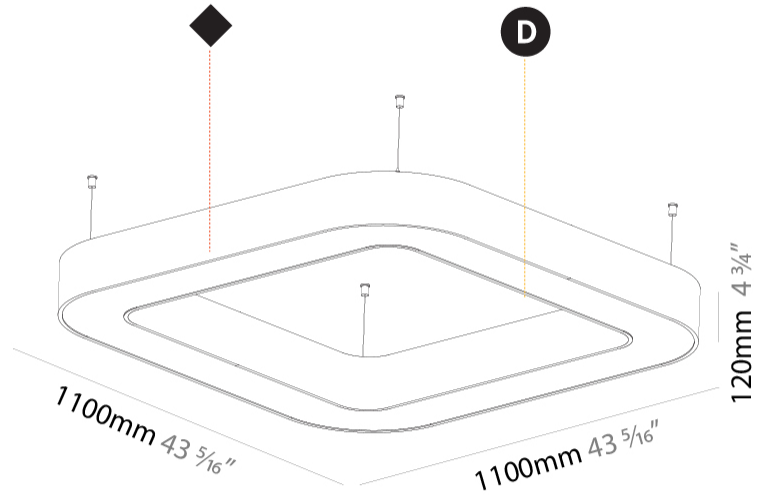

GENERAL

Series: Quantum
Brand: Prolicht
Division: Architectural
Mounting Type: Suspension
Mounting Location: Ceiling
Subcategory: Ambient

PHYSICAL

Shape: Square
Length (mm): 1100
Length (in): 43 5/16
Width (mm): 1100
Width (in): 43 5/16
Height (mm): 120
Height (in): 4 3/4
Max. Overall Height (mm): 2120
Max. Overall Height (in): 83 7/16
Light Distribution: Direct
Weight (kg): 13.125
Weight (lbs): 28.88
Diffuser: PMMA - Opal or Micro-Prism
Fixture Finish: SSR / BKV / CWI / CRY / HAB / UFT / ITA / RUA / FTG / MYG / LOD / PUS / FRO / FUP / KIA / POP / BLS / SPG / MEY / GOH / GUM / CHC / COM / ABZ / JAG / OBR / MOS / ROR
Fixture Material: Aluminum

ELECTRICAL

Lamp Type: LED (Zhaga Standard)
Input Wattage (W): 60
Total Output Wattage (W): 48 / 38.4 (3500K)
Dimming: Non-Dimming / Phase Dimming (120Vac only) / 0-10V Dimming
Driver Included: Yes
Driver Location: Integrated
Driver Type: Constant Current - 120 / 277Vac
Driver Class: Class 2
Input Voltage (V): 120 - 277
Constant Current (MA): 350 / 1200 (3500K)

LED

Color Temperature (°K): 3000 / 3500 / 4000
Max. Delivered Lumen (lm): 5540 / 5733 / 5850
CRI: >80 CRI
Efficiency (%): 65
Lamp Life (hrs): 50000

OPTICAL

RATINGS AND CERTIFICATIONS

Certified By: Certified for North American Standards
IP rating: IP20